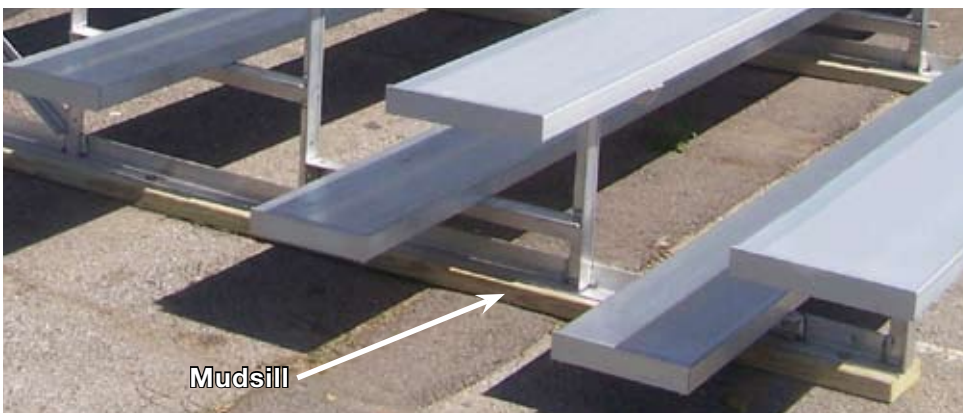

Mudsill Kit

Old Item Number	New Item Number	Bleacher Length
3 Row Bleachers		
MS37.5	AMS3-7.5	7.5'
MS315	AMS3-15	15'
MS321	AMS3-21	21'
NEW SIZE!	AMS3-24	24'
MS327	AMS3-27	27'
4 Row Bleachers		
MS415	AMS4-15	15'
MS421	AMS4-21	21'
NEW SIZE!	AMS4-24	24'
MS427	AMS4-27	27'
5 Row Bleachers		
MS515	AMS5-15	15'
MS521	AMS5-21	21'
NEW SIZE!	AMS5-24	24'
MS527	AMS5-27	27'

Wedge Anchor and Mudsill Kits ship from Hamilton, NC and Salt Lake City, UT only.